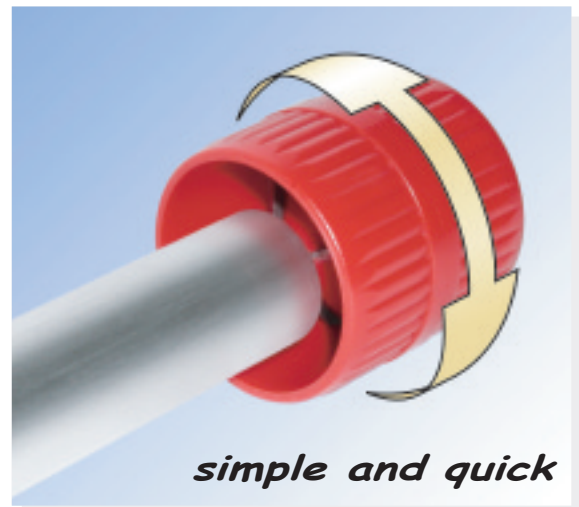

## CERAMIC SCRAPER

Uniform finish  
Doesn't cut into the material  
Safe deburring  
High-tech ceramic  
Wide blade  
Comfortable handle

**CERAMIC SCRAPER**  
*reversible and interchangeable blade, adjustable in length,*

		Ref.
<b>Ceramic scraper</b>		CC-011
1 handle with clip 16-220 1 reversible blade		
<b>Blade</b>	box of 3	CC-013
Reversible ceramic		

Reversible blade

Comfortable handle

## DEBURRING CYLINDER

**inside**

**outside**

Ref.

60° inside-outside cylinder SP8000  
Metal body

90° inside-outside cylinder SP8100  
Plastic body

simple and quick

Right or left-hand rotation  
Capacity 4 to 42 mm